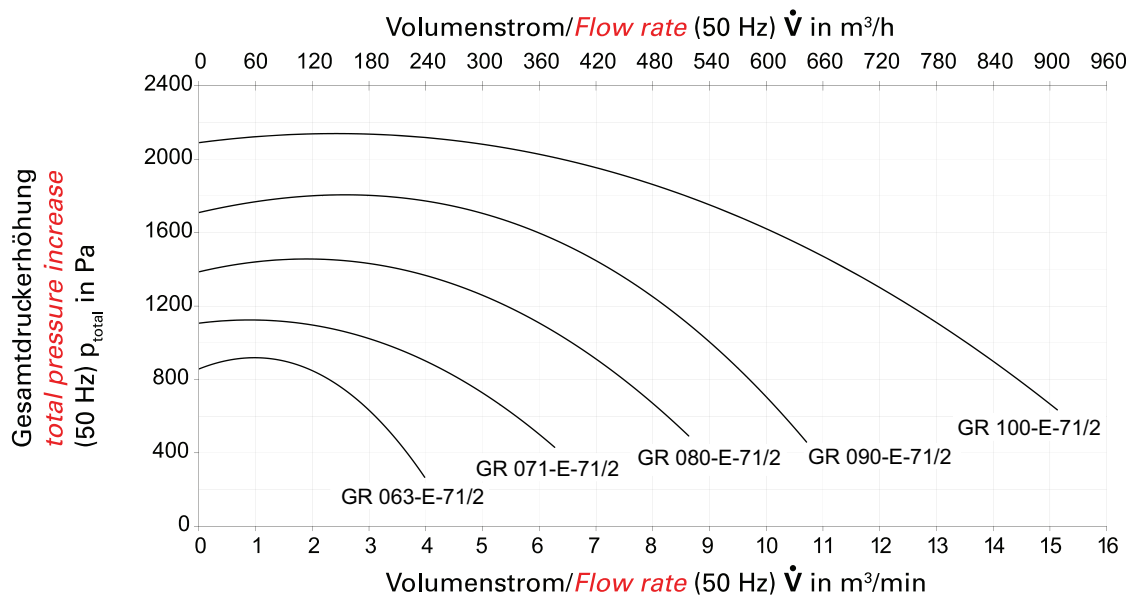

## Medium pressure fans serie GR with back- wards orientated highperformance impeller

Ventilator mit druck- und saugseitigen Normflansanschluss

Fan with on pressure and suction side standard connection flange